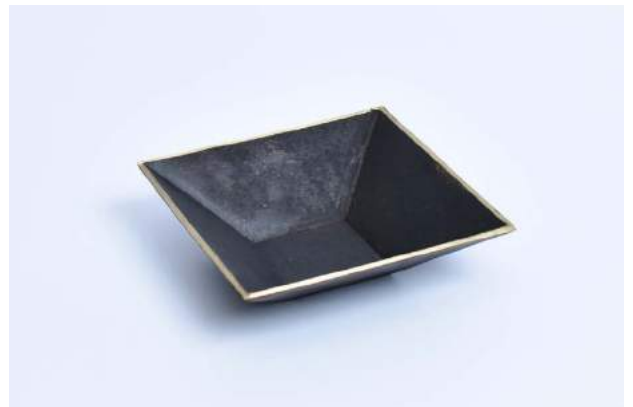

item # #4482
name ashtray "square"
material brass cast, patinated
unit 1 piece
size in cm L 13,5 / W 13,5